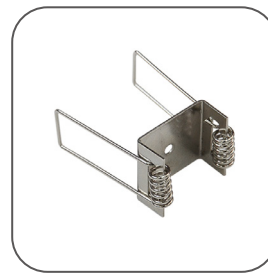

Color 

Unit: mm

Features:

1. Model: HL-BAPL017
2. Material: AL6063+PC/PMMA
3. Surface: Anodized/Painting
4. Lighting source width: 32mm
5. Length: 4m/max
6. Installation: Apply to office, boardroom room, supermarket and home lighting, mainly application for drywall and ceiling.

Accessory:

End Cap

Aluminum Profile

Mounting Clip (metal)

Cover

Installation: