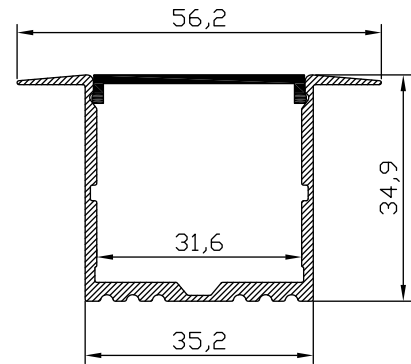

Color 

Unit: mm

Features:

1. Model: HL-BAPL017
2. Material: AL6063+PC/PMMA
3. Surface: Anodized/Painting
4. Lighting source width: 32mm
5. Length: 4m/max
6. Installation: Apply to office, boardroom room, supermarket and home lighting, mainly application for drywall and ceiling.

Accessory:

End Cap

Aluminum Profile

Mounting Clip (metal)

Cover

Installation: